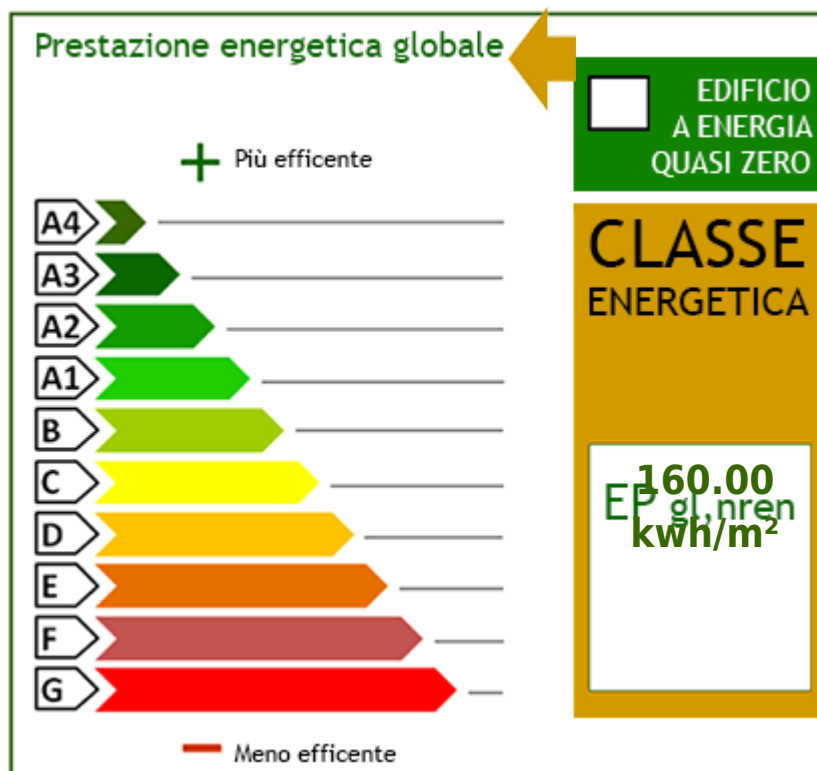

THE LARGE OUTDOOR AREAS, THE GARDEN, THE VIEW AND THE ABSOLUTE PRIVACY, THE ACCESS ROAD TO THE HOUSE, THE VIEW AND THE EXCELLENT EXPOSURE MAKE THIS SOLUTION UNIQUE.

WE BUY YOUR PROPERTY DIRECTLY!

Do you want to sell your house? Contact us for a FREE, NO COMMITMENT evaluation!

Visit our WEBSITE and our SOCIAL MEDIA to stay updated on our proposals and news from the real estate world!

This announcement does not constitute a contractual element.

Property information

Ref.: NUO V000545

Reason: Sell

Type:

Region: Piemonte

Province: Torino

Municipality: Moncalieri

Area: Revigliasco

Price: € 350.000

Total sq.m.: 220 sm

Bedrooms: 4

Bathrooms: 3

Rooms: 6

Total Floor: 2

Age Construction: 1930

Available: Yes