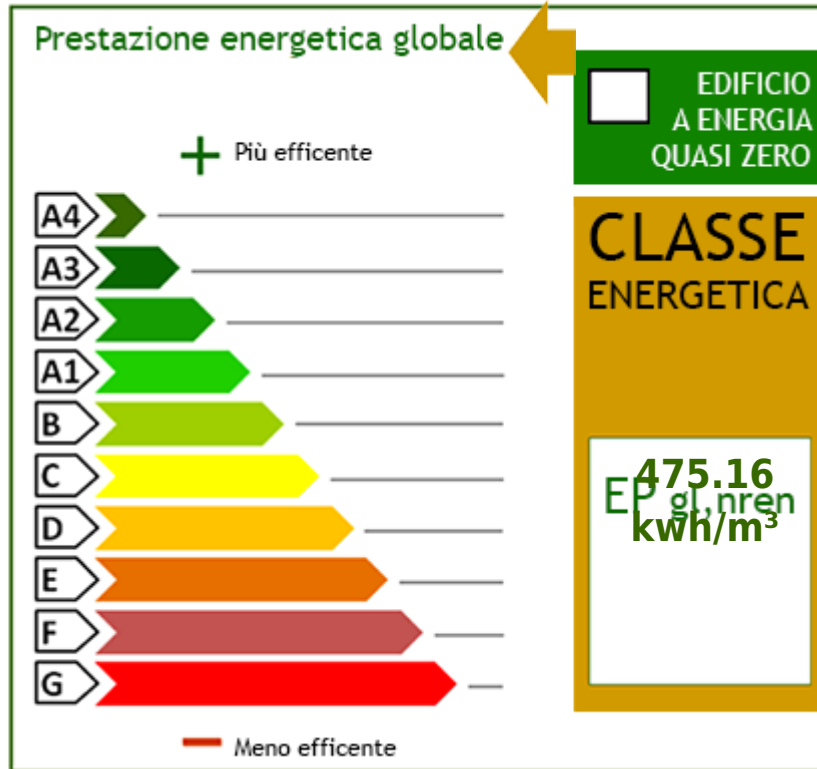

Characteristics

Cab Transformation

Outdoor Area

Driveway

Nearby

Gyms

Spa

Fitness Centers

Bike Lanes

Public Transport

Cafe

Shopping Centers