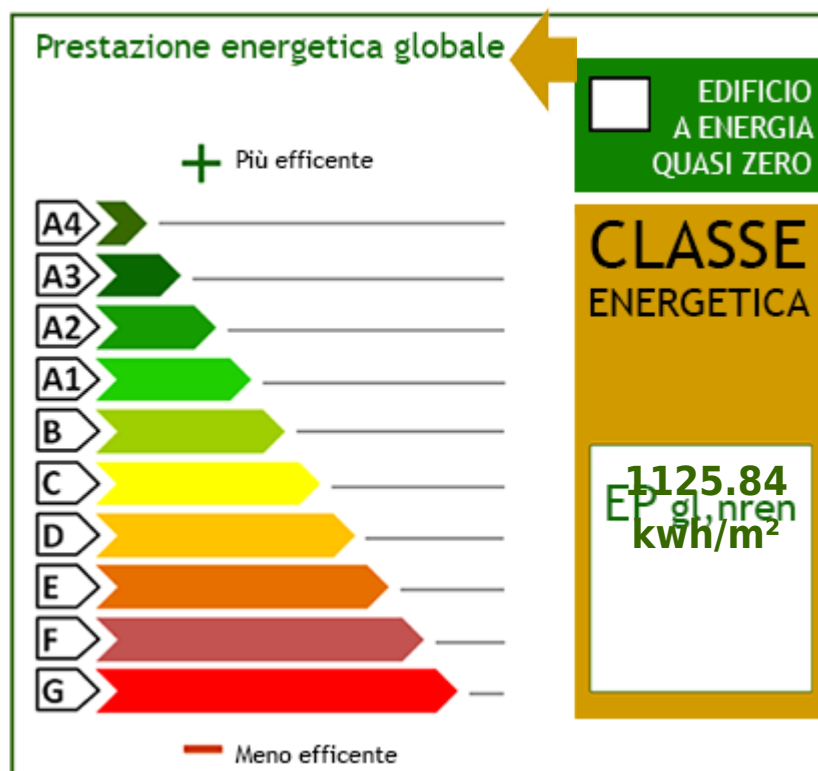

Total sq.m.: 114.275 sm

Characteristics

Shelves Crane	Weigh the balance	Cab Transformation
Water for industrial use	Antifire	Outdoor Area
Driveway		

Nearby

Gyms	Spa	Football Fields	Fitness Centers
Tennis Courts	Bike Lanes	Playgrounds	Railway Station
Public Transport	Kindergarten	Elementary Schools	Schools
High Schools	Cafe	Post Offices	Shopping Centers
Municipal Offices