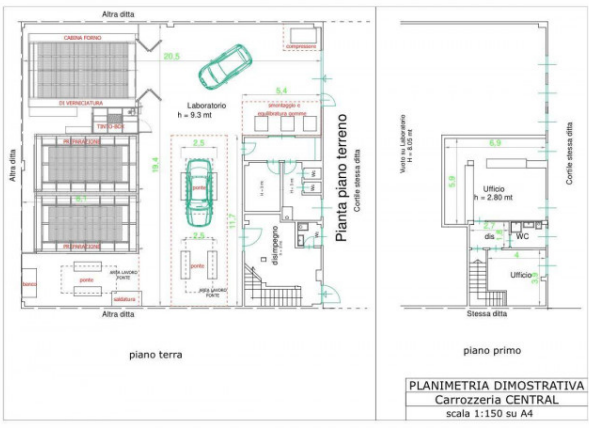

in Sell to Nichelino Area: Uscita Debouchè

950 sm

Property information

Ref.: QUE ZM422030

Reason: Sell

Type:

Region: Piemonte

Province: Torino

Municipality: Nichelino

Area: Uscita Debouchè

Price: € 720.000

Total sq.m.: 950 sm

PIANTA PIANO PRIMO IN PROGETTO scala 1:130

Fiminter Immobili Bardonecchia

Via Medail, 29 - Bardonecchia (TO) - Telephone 012299084 Fax 012.907207
bardonecchia@fiminter.com - <https://www.fiminter.com>
Vat number 06292020010