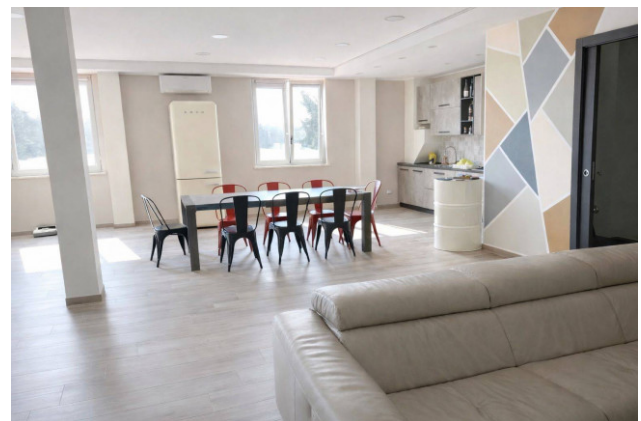

Municipality: Nichelino

Area: Uscita Debouchè

Price: € 720.000

Total sq.m.: 950 sm

PIANTA PIANO PRIMO IN PROGETTO scala 1:130

Fiminter Immobili Bardonecchia

Via Medail, 29 - Bardonecchia (TO) - Telephone 012299084 Fax 012.907207
bardonecchia@fiminter.com - <https://www.fiminter.com>
Vat number 06292020010