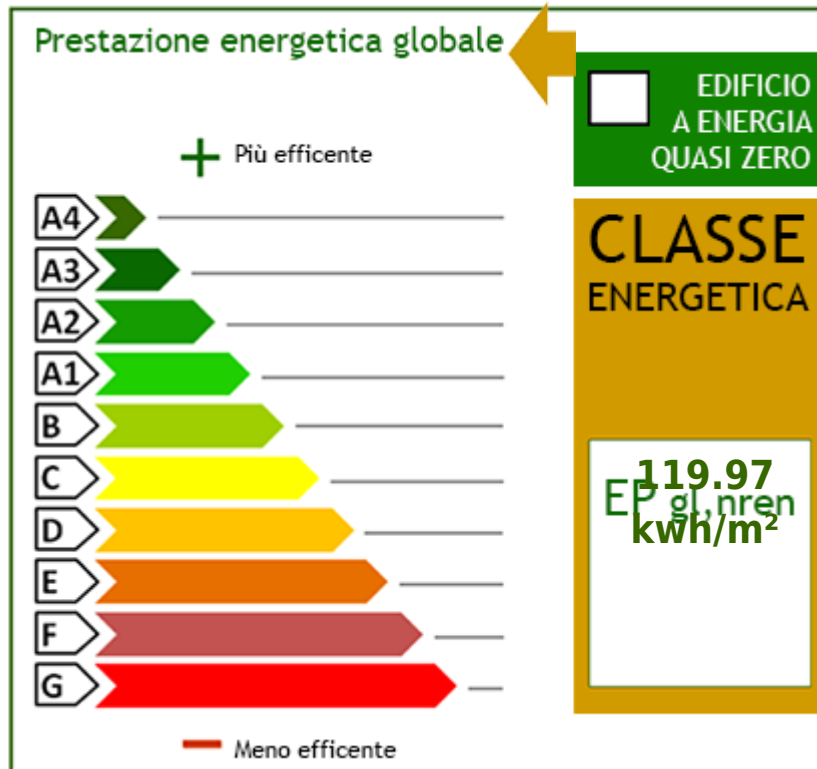

in Sell to Nichelino Area: Uscita Debouchè

950 sm

Property information

Ref.: QUE ZM422030

Reason: Sell

Type:

Region: Piemonte

Province: Torino

Municipality: Nichelino

Area: Uscita Debouchè

Price: € 720.000

Total sq.m.: 950 sm

PIANTA PIANO PRIMO IN PROGETTO scala 1:130

Fiminter Immobili Bardonecchia

Via Medail, 29 - Bardonecchia (TO) - Telephone 012299084 Fax 012.907207
bardonecchia@fiminter.com - <https://www.fiminter.com>
Vat number 06292020010