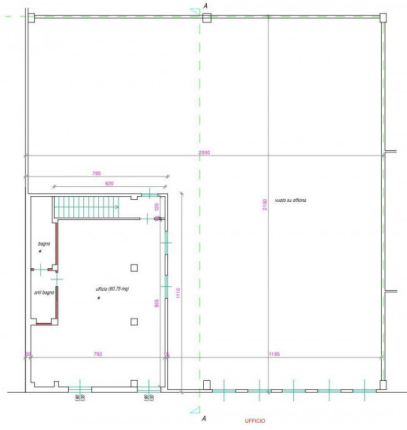

Municipality: Nichelino

Area: Uscita Debouchè

Price: € 720.000

Total sq.m.: 950 sm

PIANTA PIANO PRIMO IN PROGETTO scala 1:130

Fiminter Immobili Bardonecchia

Via Medail, 29 - Bardonecchia (TO) - Telephone 012299084 Fax 012.907207
bardonecchia@fiminter.com - <https://www.fiminter.com>
Vat number 06292020010