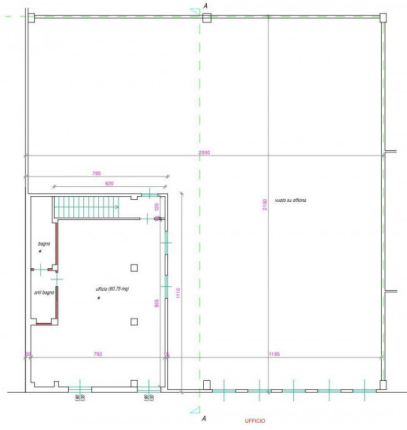

PIANTA PIANO PRIMO IN PROGETTO scala 1:130