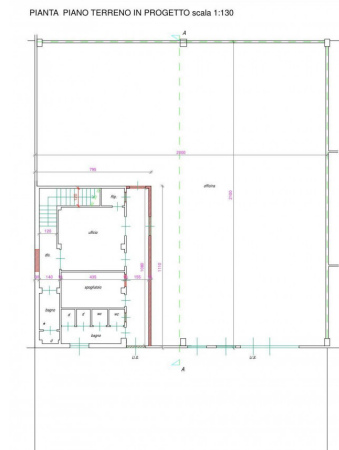

Shed in Sell to Nichelino Area: Uscita Debouchè

950 sm

Property information

Ref.: QUE ZM422030

Reason: Sell

Type: Shed

Region: Piemonte

Province: Torino

Municipality: Nichelino

Area: Uscita Debouchè

Price: € 720.000

Total sq.m.: 950 sm

PIANTA PIANO PRIMO IN PROGETTO scala 1:130

Fiminter Immobili

Corso Stati Uniti 57 - Torino (TO) - Telephone 0115170021 Fax 011.5170022
fiminter@fiminter.com - <https://www.fiminter.com>
Vat number 06292020010