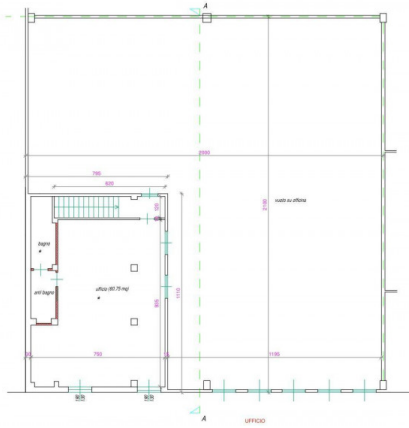

Municipality: Nichelino

Area: Uscita Debouchè

Price: € 720.000

Total sq.m.: 950 sm

PIANTA PIANO PRIMO IN PROGETTO scala 1:130

Fiminter Immobili

Corso Stati Uniti 57 - Torino (TO) - Telephone 0115170021 Fax 011.5170022
fiminter@fiminter.com - <https://www.fiminter.com>
Vat number 06292020010