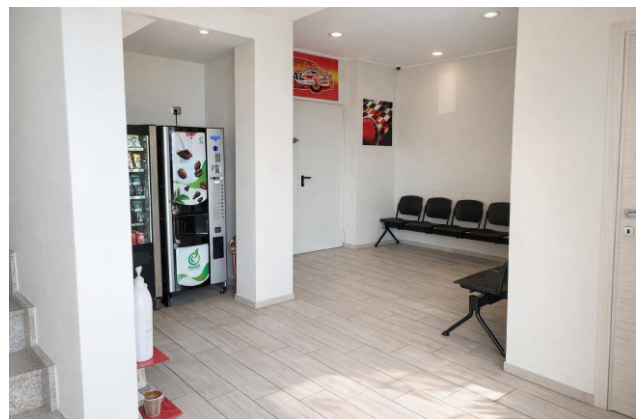

PIANTA PIANO PRIMO IN PROGETTO scala 1:130