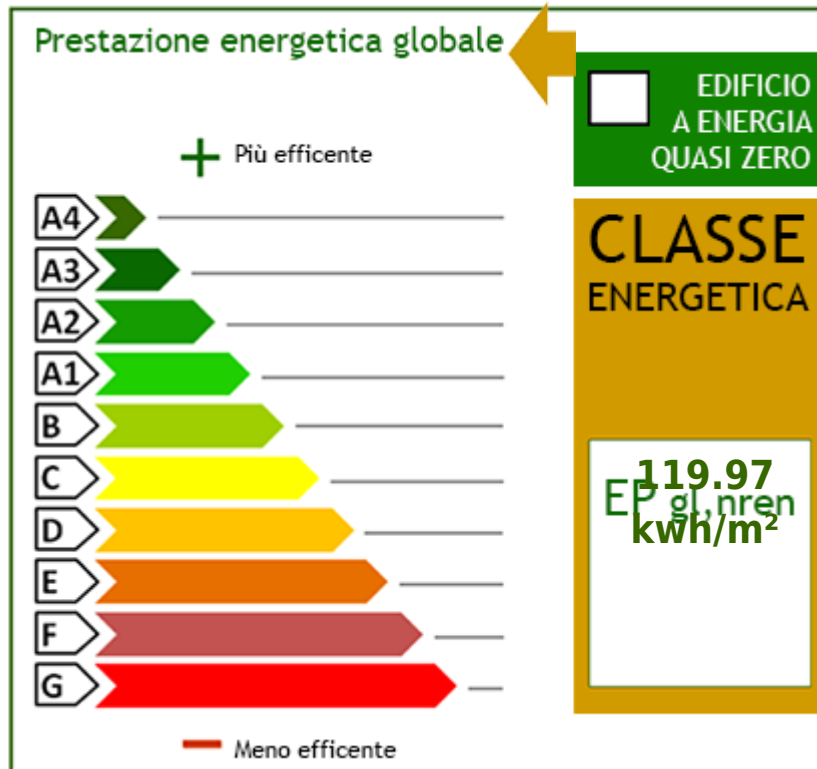

Shed in Sell to Nichelino Area: Uscita Debouchè

950 sm

Property information

Ref.: QUE ZM422030

Reason: Sell

Type: Shed

Region: Piemonte

Province: Torino

Municipality: Nichelino

Area: Uscita Debouchè

Price: € 720.000

Total sq.m.: 950 sm

PIANTA PIANO PRIMO IN PROGETTO scala 1:130

Fiminter Immobili

Corso Stati Uniti 57 - Torino (TO) - Telephone 0115170021 Fax 011.5170022
fiminter@fiminter.com - <https://www.fiminter.com>
Vat number 06292020010